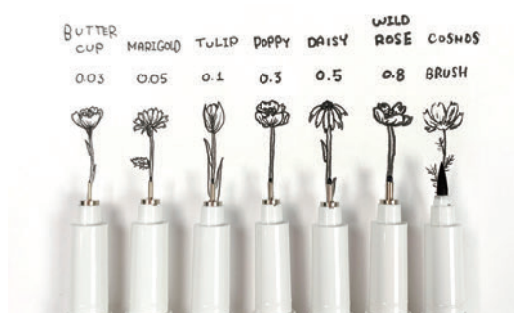

Image	UCHIDA CODE	Item #	Color / Size	Box Barcode # Pen Barcode #	Order Unit
	12000460009031	4600S-09	Black 0.9mm	0752481951585 0752481461916	1 Dozen (12 pcs)
	12000460010031	4600S-10	Black 1.0mm	0752481951592 0752481462012	
	12000460012031	4600S-12	Black 1.2mm	0752481951608 0752481465037	
	12000460090031	4600S-B	Black Brush	0752481951615 0752481463019	
	12000461800331	4600DB-S003	Dark Brown 0.03mm	0752481951646 0752481461800	
	12000461800531	4600DB-S005	Dark Brown 0.05mm	0752481951653 0752481461930	
	12000461801031	4600DB-S01	Dark Brown 0.1mm	0752481951660 0752481461824	
	12000461802031	4600DB-S02	Dark Brown 0.2mm	0752481951677 0752481461831	
	12000461803031	4600DB-S03	Dark Brown 0.3mm	0752481951684 0752481461848	
	12000461804031	4600DB-S04	Dark Brown 0.4mm	0752481951691 0752481461855	
	12000461805031	4600DB-S05	Dark Brown 0.5mm	0752481951707 0752481461862	
	12000461806031	4600DB-S06	Dark Brown 0.6mm	0752481951714 0752481461886	
	12000461807031	4600DB-S07	Dark Brown 0.7mm	0752481951721 0752481461893	
	12000461808031	4600DB-S08	Dark Brown 0.8mm	0752481951738 0752481461879	
	12000461809031	4600DB-S-09	Dark Brown 0.9mm	0752481951745 0752481461909	
	12000461810031	4600DB-S10	Dark Brown 1.0mm	0752481951752 0752481461947	
	12000461890031	4600DB-SB	Dark Brown Brush	0752481951769 0752481461923	

©Tamico