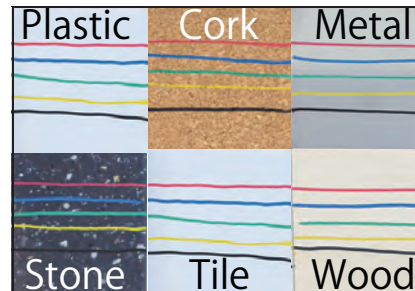

Type of surfaces

Works vividly on wood, metal, glass and various kinds of surfaces.