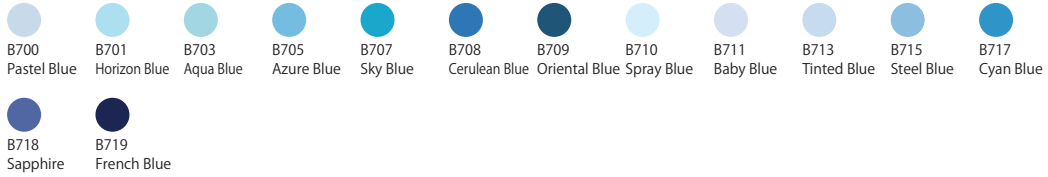

165 Colors & Blender

Y : Yellow

YG : Yellow Green

G : Green

GB : Green Blue

B : Blue

BV : Blue Violet

V : Violet

PV : Pink Violet

P : Pink

R : Rose

OR : Orange Red

O : Orange

OY : Orange Yellow

E : Earth Color

AG : Ash Gray

N : Neutral

CG : Cool Gray

OP : Opaque *