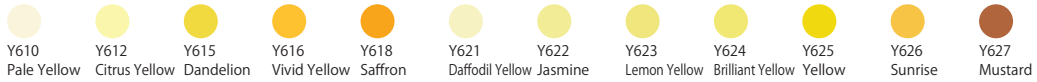

165 Colors & Blender

Y : Yellow