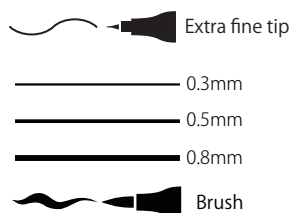

4600C-6A

- 1 each of 0.3
- color# 2, 3, 4, 8,
- 9, 18