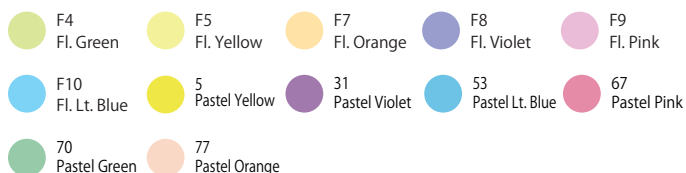

HL60-4V

1 each of color#
F4, F5, F7, F9