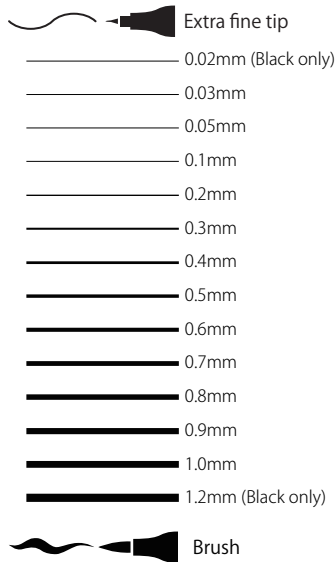

#4600 FOR DRAWING

WP Water-based pigment

Water-based drawing pens. 0.02mm to 1.2mm, fine tip and slick brush tip available. Ideal for drawing comics, artwork and drafting. The pigment ink goes well with #3000 Le Plume Permanent coloring marker.

2 Colors

● 1 Black

● 18 Dark Brown

Paper Crafting

Art & Design

Comic & Drawing

©Tamico

©Tamico