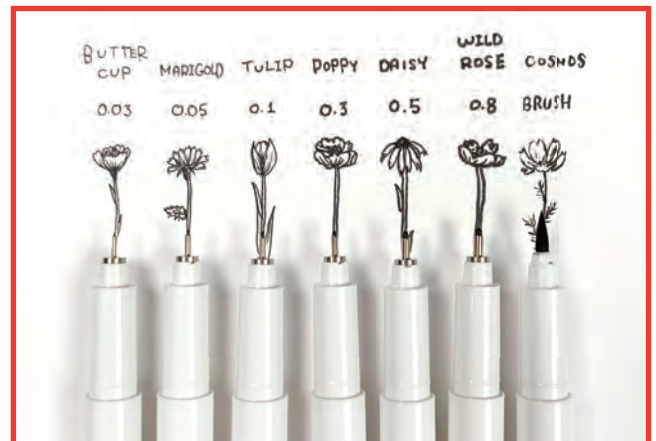

2 Colors

● 1 Black

● 18 Dark Brown

Paper Crafting

Art & Design

Comic & Drawing

©Tamico

©Tamico