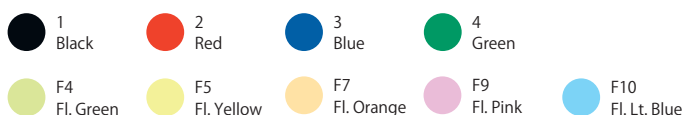

#SB-7 Stick Ballpoint Pen 0.7mm

OP Oil-based pigment

4 Colors

#SB-10 Stick Ballpoint Pen 1.0mm

OP Oil-based pigment

MARVY UCHIDA's best selling stick style ballpoint pen SB series combine affordability and quality ink. 2 kinds of point size and 4 basic colors are available. In addition, for SB-10, we have also 5 vivid fluorescent colors.

9 Colors

#RB-7 Retractable Ballpoint Pen 0.7mm

OP Oil-based pigment

4 Colors

#RB-10 Retractable Ballpoint Pen 1.0mm

OP Oil-based pigment

Our affordable model ballpoint pen with high quality ink. 2 tip sizes and 4 standard colors are available. Equip rubberized grip for comfortable writing.

4 Colors